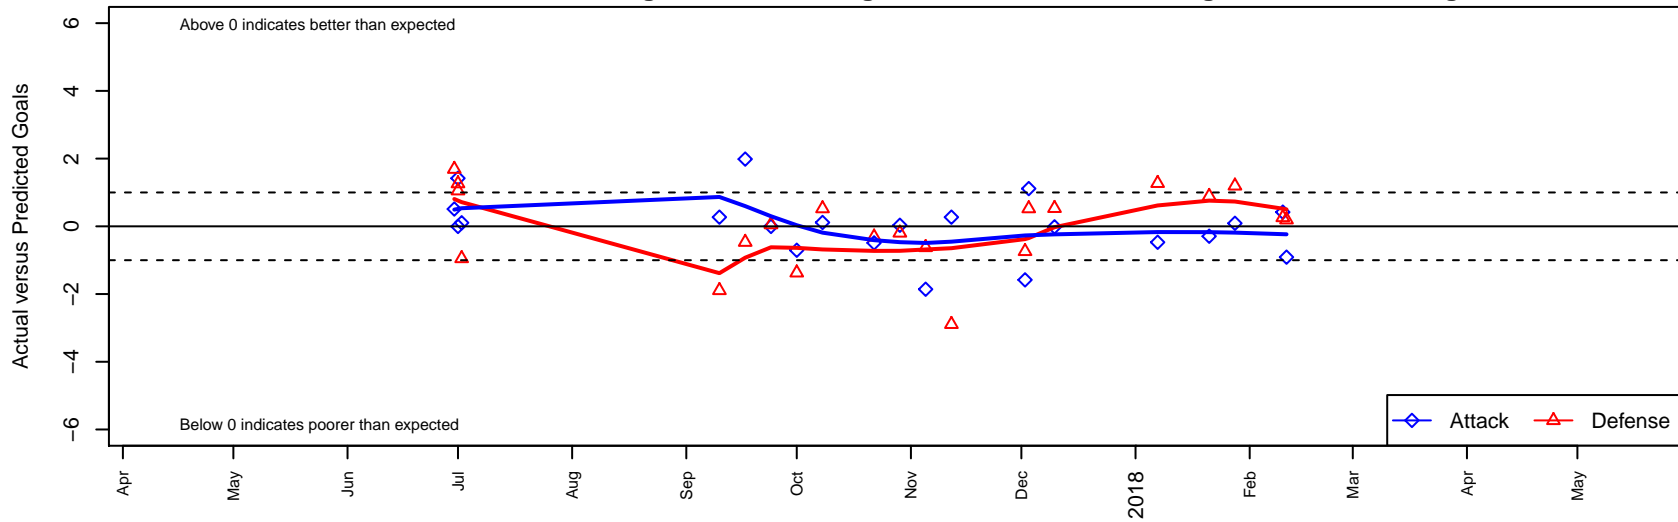

# Eastside FC Blue B00

Eastside FC  
 Preston, WA  
 B00 total strength=1534  
 attack=13.49 defense=12  
 fall league = RCL B00 Div 3  
 notes= Robson 2016

alt names used:  
 Eastside FC B00 Blue C  
 Eastside FC B00 Blue C

Venues played:  
 2017 Rainier Challenge Samba U19  
 2017 RCL B00 Div 3  
 2017 WYS Presidents Cup B00 19 Division 2

**Eastside FC Blue B00**  
 Dots are actual minus expected GF (blue circles) and GA (red triangles).  
 Blue line is smoothed change in attack strength. Red is smoothed change in defense strength.

**attack and defense variance (black dot)  
relative to other teams  
and top 10 in region**

**attack and defense rating  
relative to others at age  
and all opponents in last 13 months**

**Performance relative to 13 month average**