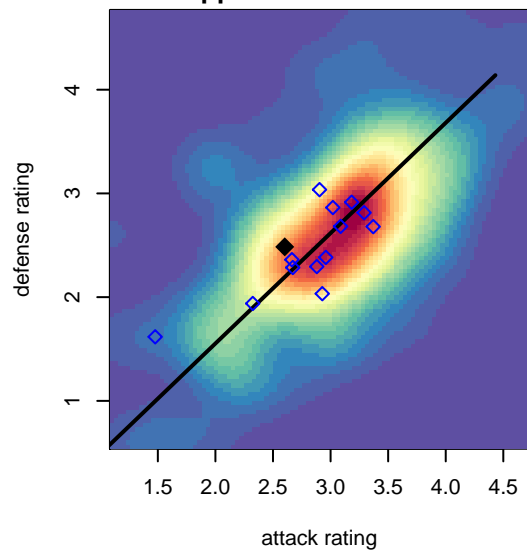

# Eastside FC Blue B00

Eastside FC  
 Preston, WA  
 B00 total strength=1534  
 attack=13.49 defense=12  
 fall league = RCL B00 Div 3  
 notes= Robson 2016

alt names used:  
 Eastside FC B00 Blue C  
 Eastside FC B00 Blue C

Venues played:  
 2017 Rainier Challenge Samba U19  
 2017 RCL B00 Div 3  
 2017 WYS Presidents Cup B00 19 Division 2

**Eastside FC Blue B00**  
 Dots are actual minus expected GF (blue circles) and GA (red triangles).  
 Blue line is smoothed change in attack strength. Red is smoothed change in defense strength.

**attack and defense variance (black dot)  
relative to other teams  
and top 10 in region**

**attack and defense rating  
relative to others at age  
and all opponents in last 13 months**

**Performance relative to 13 month average**