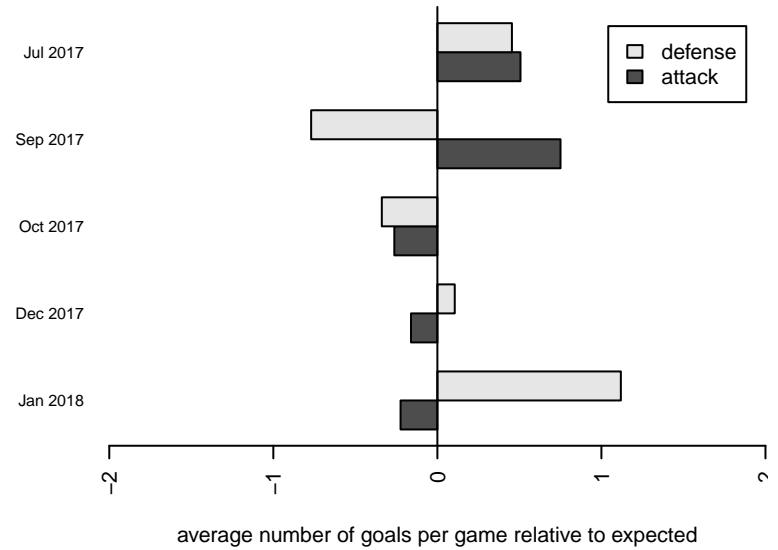

Performance relative to 13 month average