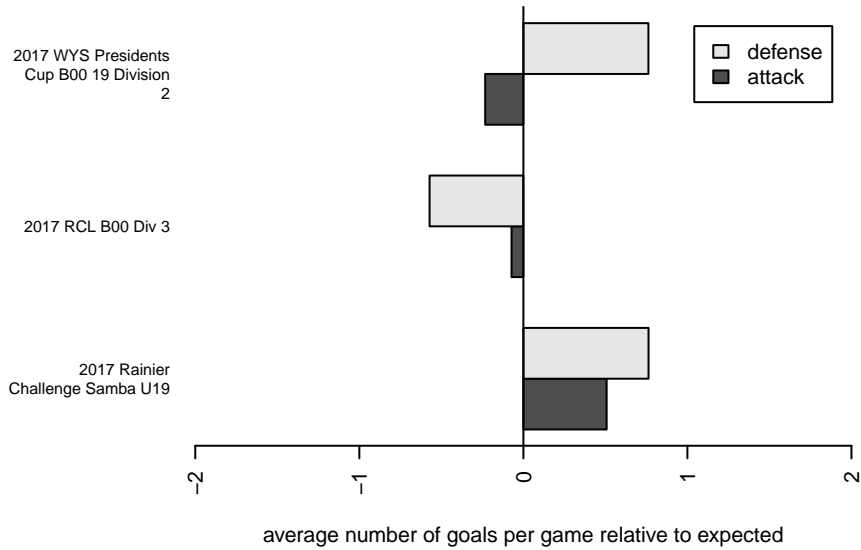

# Eastside FC Blue B00

Eastside FC  
 Preston, WA  
 B00 total strength=1534  
 attack=13.49 defense=12  
 fall league = RCL B00 Div 3  
 notes= Robson 2016

alt names used:  
 Eastside FC B00 Blue C  
 Eastside FC B00 Blue C

Venues played:  
 2017 Rainier Challenge Samba U19  
 2017 RCL B00 Div 3  
 2017 WYS Presidents Cup B00 19 Division 2

**Eastside FC Blue B00**  
 Dots are actual minus expected GF (blue circles) and GA (red triangles).  
 Blue line is smoothed change in attack strength. Red is smoothed change in defense strength.

**attack and defense variance (black dot)  
relative to other teams  
and top 10 in region**

**attack and defense rating  
relative to others at age  
and all opponents in last 13 months**

**Performance relative to 13 month average**