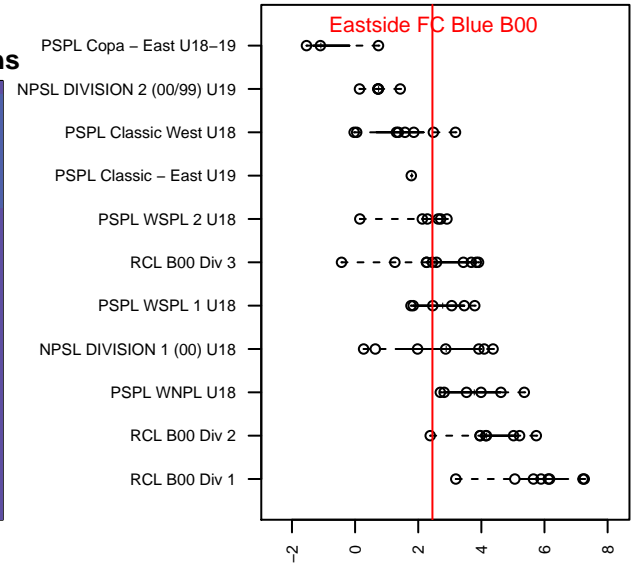

# Eastside FC Blue B00

Eastside FC  
 Preston, WA  
 B00 total strength=1534  
 attack=13.49 defense=12  
 fall league = RCL B00 Div 3  
 notes= Robson 2016

alt names used:  
 Eastside FC B00 Blue C  
 Eastside FC B00 Blue C

Venues played:  
 2017 Rainier Challenge Samba U19  
 2017 RCL B00 Div 3  
 2017 WYS Presidents Cup B00 19 Division 2

**Eastside FC Blue B00**  
 Dots are actual minus expected GF (blue circles) and GA (red triangles).  
 Blue line is smoothed change in attack strength. Red is smoothed change in defense strength.

**attack and defense variance (black dot)  
relative to other teams  
and top 10 in region**

**attack and defense rating  
relative to others at age  
and all opponents in last 13 months**

**Performance relative to 13 month average**