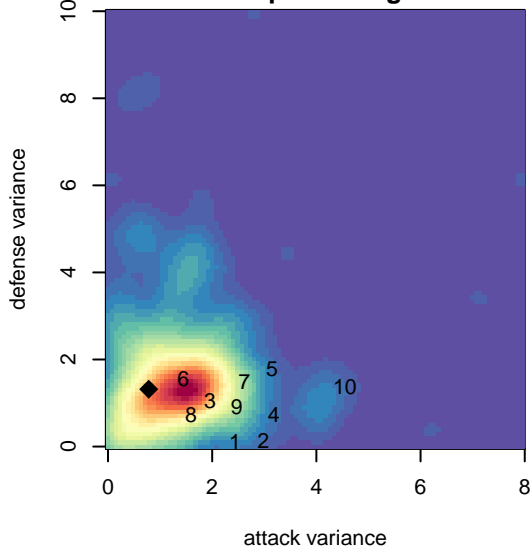

# Eastside FC Blue B00

Eastside FC  
 Preston, WA  
 B00 total strength=1534  
 attack=13.49 defense=12  
 fall league = RCL B00 Div 3  
 notes= Robson 2016

alt names used:  
 Eastside FC B00 Blue C  
 Eastside FC B00 Blue C

Venues played:  
 2017 Rainier Challenge Samba U19  
 2017 RCL B00 Div 3  
 2017 WYS Presidents Cup B00 19 Division 2

**Eastside FC Blue B00**  
 Dots are actual minus expected GF (blue circles) and GA (red triangles).  
 Blue line is smoothed change in attack strength. Red is smoothed change in defense strength.

**attack and defense variance (black dot)  
relative to other teams  
and top 10 in region**

**attack and defense rating  
relative to others at age  
and all opponents in last 13 months**

**Performance relative to 13 month average**